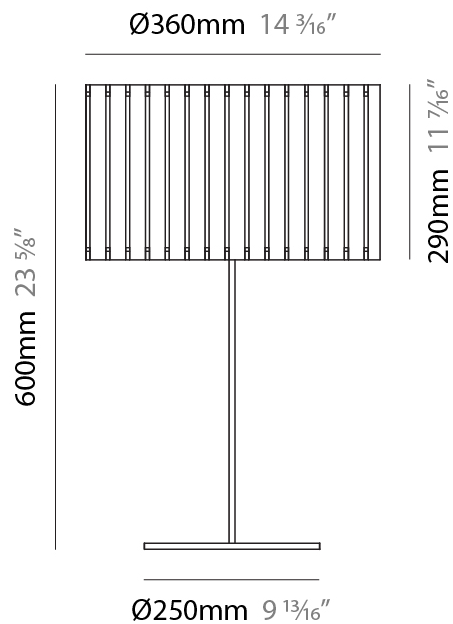

LUZ OCULTA WOOD PORTABLE

D54036-

base number   Finish Options   -   Finish Options

1. To build a product code in our configurator select the specify button on the base model # product page
2. To build a manual product code on this datasheet choose from the options listed below in blue font and add the suffix to the base model #

GENERAL

Series: Luz Oculta
Subseries: Luz Oculta Wood
Partner: Fambuena
Division: Design
Installation: Portable
Product Type: Table
Mounting Location: Table
Light Distribution: Direct / Indirect

PHYSICAL

Shape: Cylinder
Diameter (mm): 360
Diameter (in): 14 ³/₁₆
Height (mm): 600
Height (in): 23 ⁵/₈
Fixture Finish: [DOW / NAT](#)
Holder Finish: BRA / BRZ
Fixture Material: Metal / Wood
Primary Material: Wood
Upon Request: Bolt Down

ELECTRICAL

Number of Lamps: 1
Lamp Type: LED Retrofit
Lamp Shape: A19
Bulb Included: Bulb Not Included
Max. Wattage Per Lamp (W): 7
Lamp Base: E26
Input Voltage (V): 120
Upon Request: 277Vac / GU24

LED

OPTICAL

RATINGS AND CERTIFICATIONS

Certified By: CSA Certified to UL and CSA Standards
IP rating: IP20