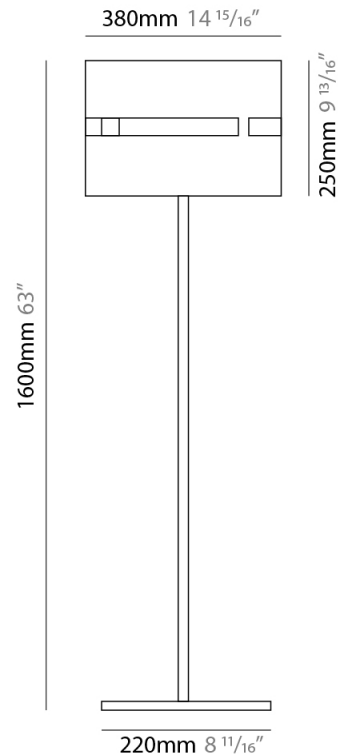

PROJECT _____
TYPE _____
SPECIFIER _____
QUANTITY _____
DATE _____

LUZ OCULTA METAL PORTABLE

D54021-

base number   Finish
Options

1. To build a product code in our configurator select the specify button on the base model # product page
2. To build a manual product code on this datasheet choose from the options listed below in blue font and add the suffix to the base model #

GENERAL

Series: Luz Oculata
Subseries: Luz Oculata Metal
Partner: Fambuena
Division: Design
Installation: Portable
Product Type: Floor
Mounting Location: Floor
Light Distribution: Direct / Indirect

PHYSICAL

Shape: Cylinder
Diameter (mm): 380
Diameter (in): 14 ¹⁵/₁₆
Height (mm): 1600
Height (in): 63
Fixture Finish: [BRA](#) / [BRZ](#) / [ABR](#)
Fixture Material: Metal
Upon Request: Bolt Down

ELECTRICAL

Number of Lamps: 1
Lamp Type: LED Retrofit
Lamp Shape: A19
Bulb Included: Bulb Not Included
Max. Wattage Per Lamp (W): 7
Lamp Base: E26
Input Voltage (V): 120
Upon Request: 277Vac / GU24

LED

OPTICAL

RATINGS AND CERTIFICATIONS

Certified By: Certified for North American Standards
IP rating: IP20